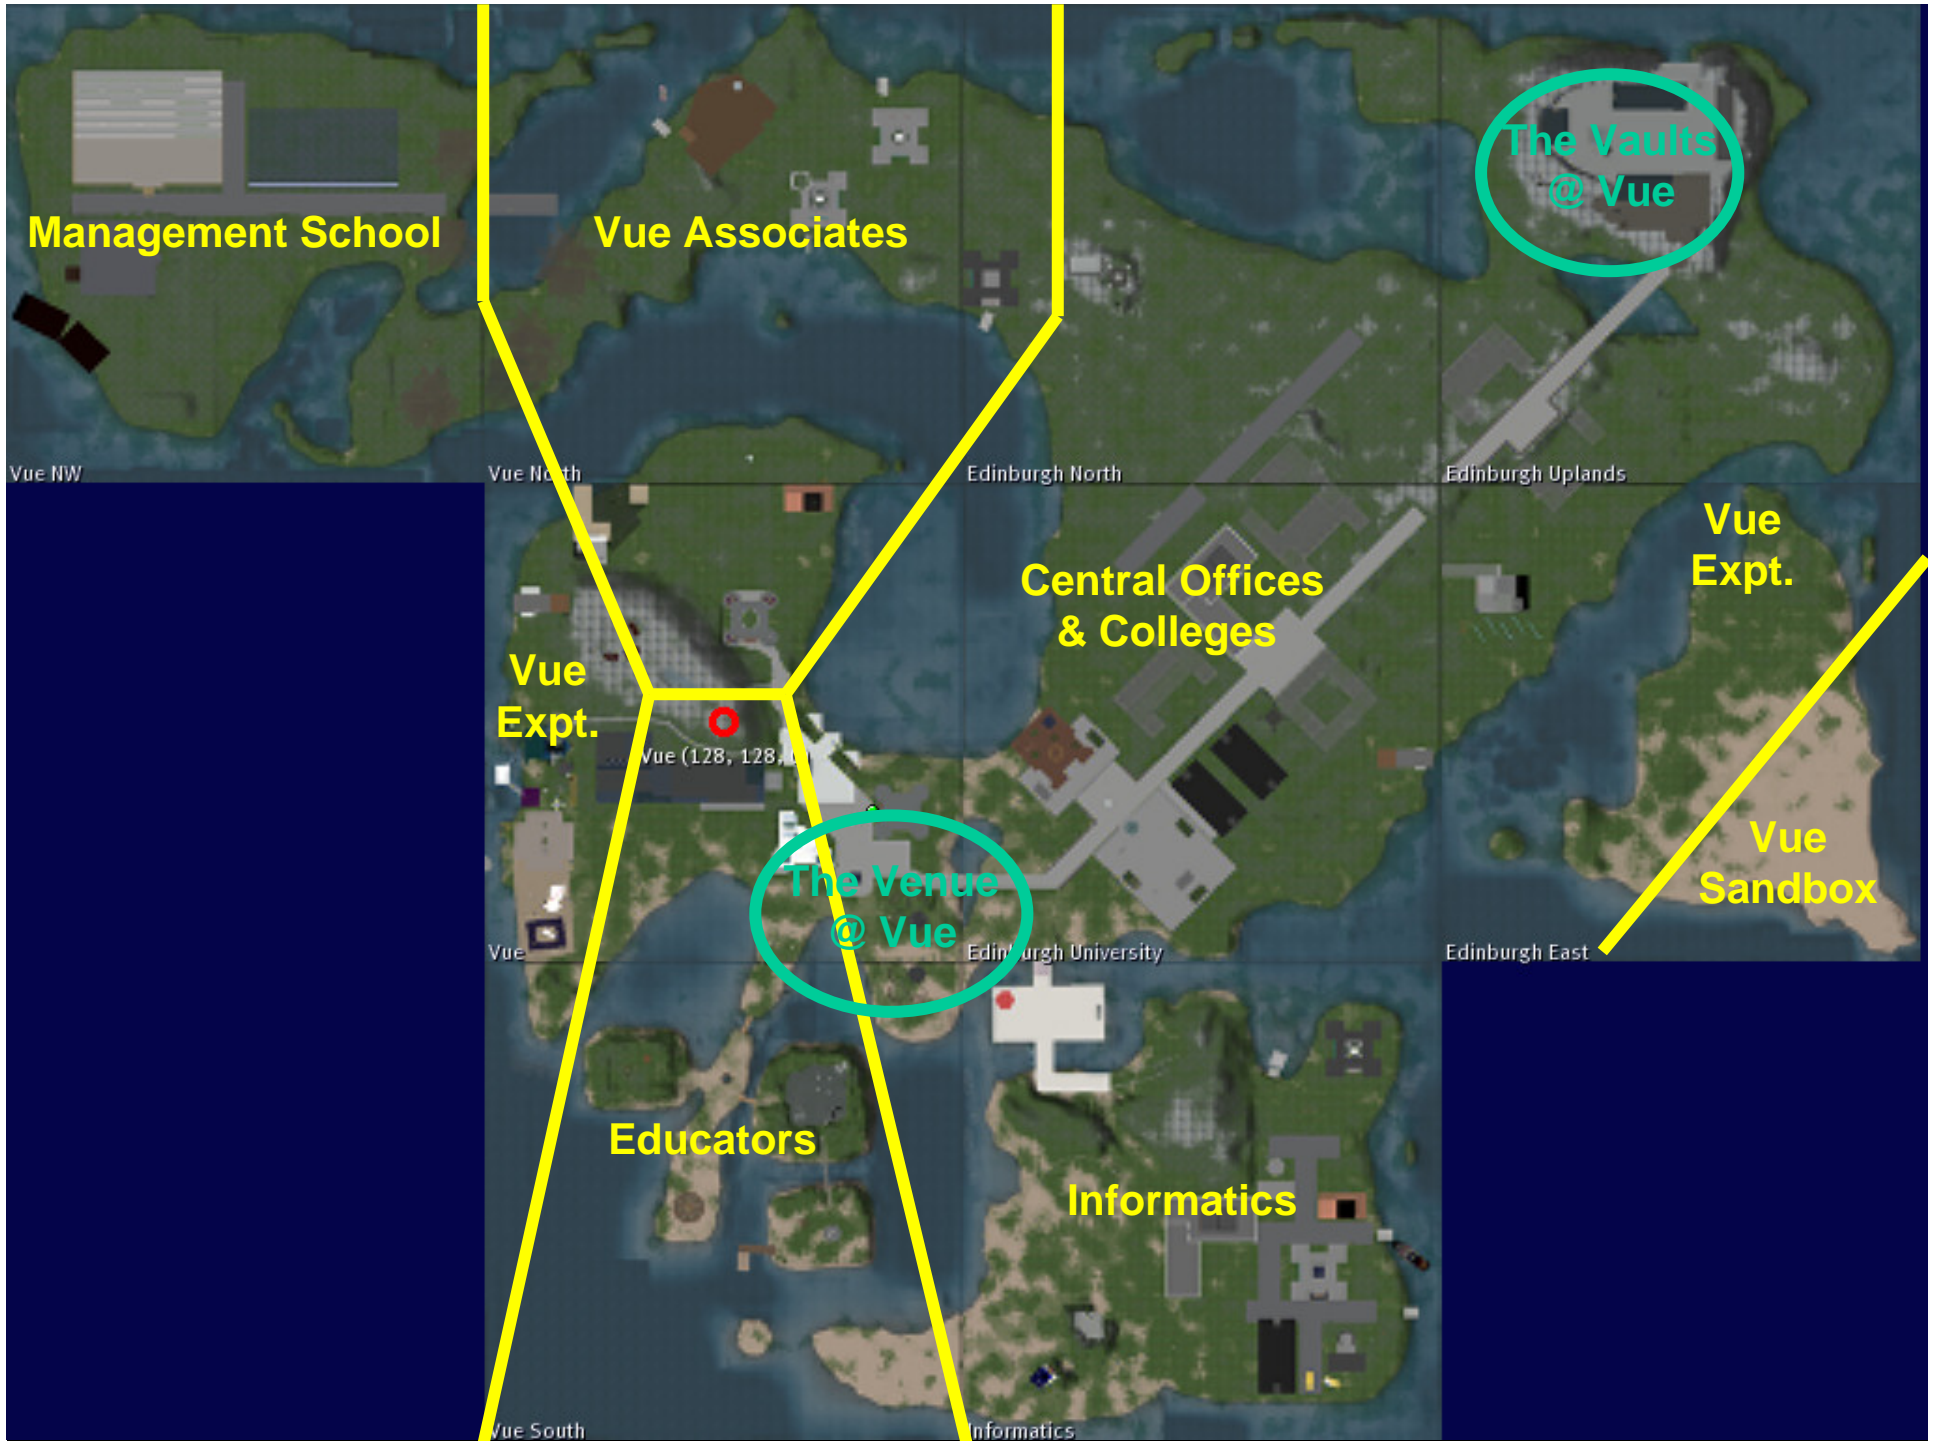

MajorCool version 1.3.0, ©1996-1998 NCR Corporation
[default/lists.ed.ac.uk]

72 Members in December 2007

Maintained by: Austin Tate

Management School

Vue Associates

The Vaults
@ Vue

Vue
Expt.

Central Offices
& Colleges